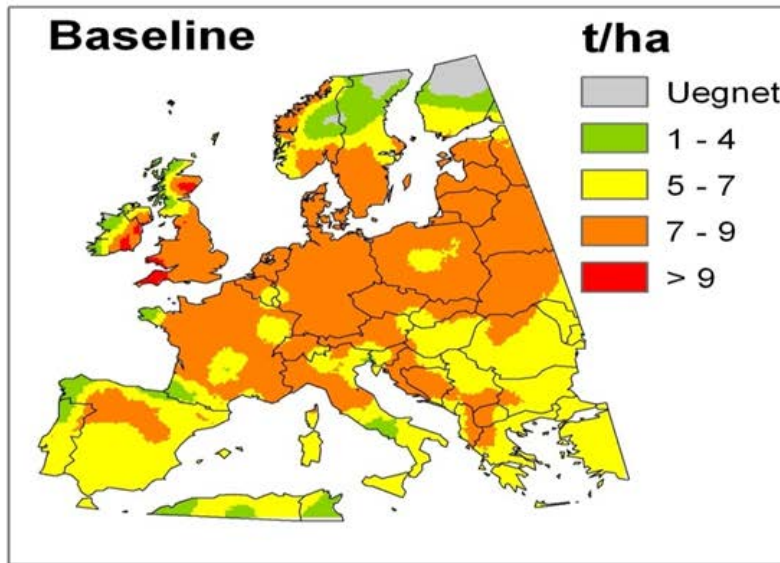

What messages to spread – messages from Aquarius to the EU and national systems

The farmer as water manager

Changed climate -

New possibilities for farming? EU thoughts?

A changed climate creates challenges for farming and for water environment

What message relevant to the EU system?
DGAgri, DGEEnv,

A large center pivot irrigation system is shown in a field of white flowers. The system consists of a long metal wheel line supported by a series of truss-like structures, with multiple smaller wheels along its length. The system is positioned over a field of green plants with white flowers. The sky is overcast with grey clouds.

Water quantity – droughts other parts of the year

Message relevant to the EU system?
DGAgri, DGEEnv

**Message relevant to the EU system?
DGAgri, DGENv...**

Recommendations for the EU system?

- **Water management plans / adaptation on local scale**
 - **Plans must be flexible**, and not general. Plans should have a firm connection to local issues.
 - EU and national legislation allow for flexible approaches for measures.