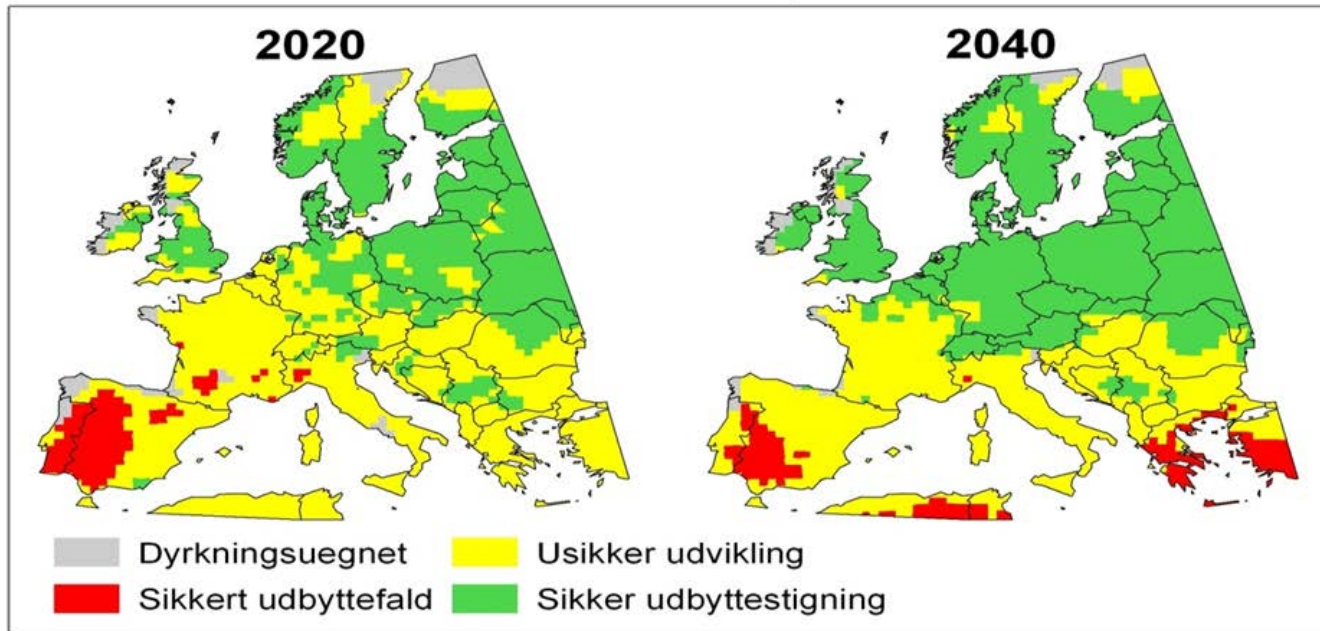

What messages to spread – messages from Aquarius to the EU and national systems

The farmer as water manager

Changed climate -

New possibilities for farming? EU thoughts?

A changed climate creates challenges for farming and for water environment

What message relevant to the EU system?
DGAgri, DGEEnv,

A large center pivot irrigation system is shown in a field of white flowers. The system consists of a long metal wheel line supported by a series of truss-like structures, with multiple smaller wheels along its length. The system is positioned over a field of green plants with white flowers. The sky is overcast with grey clouds.

Water quantity – droughts other parts of the year

Message relevant to the EU system?
DGAgri, DGEEnv

**Message relevant to the EU system?
DGAgri, DGENv...**

Recommendations for the EU system?

- **Water management plans / adaptation on local scale**
 - **Plans must be flexible**, and not general. Plans should have a firm connection to local issues.
 - EU and national legislation allow for flexible approaches for measures.